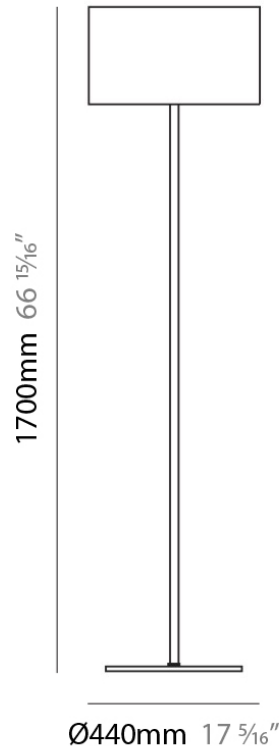

DEBUT PORTABLE

D84193

GENERAL

Series: Debut
Brand: Panzeri
Division: Design
Mounting Type: Portable
Mounting Location: Floor
Subcategory: Floor

PHYSICAL

Shape: Cylinder
Diameter (mm): 440
Diameter (in): 17 1/2
Height (mm): 1710
Height (in): 67
Light Distribution: Direct / Indirect
Weight (kg): 0.5
Weight (lbs): 1
Diffuser: Crocodile White Recycled Leather
Fixture Finish: NIC
Fixture Material: Metal

ELECTRICAL

Number of Lamps: 1
Lamp Type: LED Retrofit
Lamp Shape: A19
Bulb Included: Bulb Not Included
Total Output Wattage (W): 18
Max. Wattage Per Lamp (W): 18
Lamp Base: E26
Input Voltage (V): 120

LED

OPTICAL

RATINGS AND CERTIFICATIONS

Certified By: CSA Certified to UL and CSA Standards
IP rating: IP20

PROJECT	_____
TYPE	_____
NOTES	_____
QUANTITY	_____
DATE	_____