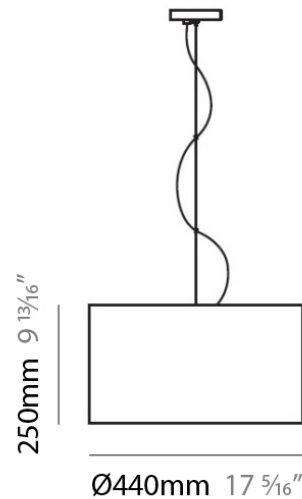

DEBUT SUSPENSION

D81118

GENERAL

Series: Debut
Brand: Panzeri
Division: Design
Mounting Type: Suspension
Mounting Location: Ceiling
Subcategory: Pendant

PHYSICAL

Shape: Drum
Diameter (mm): 440
Diameter (in): 17 1/2
Height (mm): 250
Height (in): 10
Max. Overall Height (mm): 2250
Max. Overall Height (in): 88 9/16
Light Distribution: Direct / Indirect
Weight (kg): 3.27
Weight (lbs): 7.2
Diffuser: Ostrich White Recycled Leather
Fixture Finish: NIC
Fixture Material: Metal

ELECTRICAL

Number of Lamps: 1
Lamp Type: LED Retrofit / CFL
Lamp Shape: A19
Bulb Included: Bulb Not Included
Total Output Wattage (W): 15 / 23
Max. Wattage Per Lamp (W): 15 / 23
Lamp Base: E26
Input Voltage (V): 120
Upon Request: 277Vac / GU24

LED

OPTICAL

RATINGS AND CERTIFICATIONS

Certified By: CSA Certified to UL and CSA Standards
IP rating: IP20

PROJECT	_____
TYPE	_____
NOTES	_____
QUANTITY	_____
DATE	_____